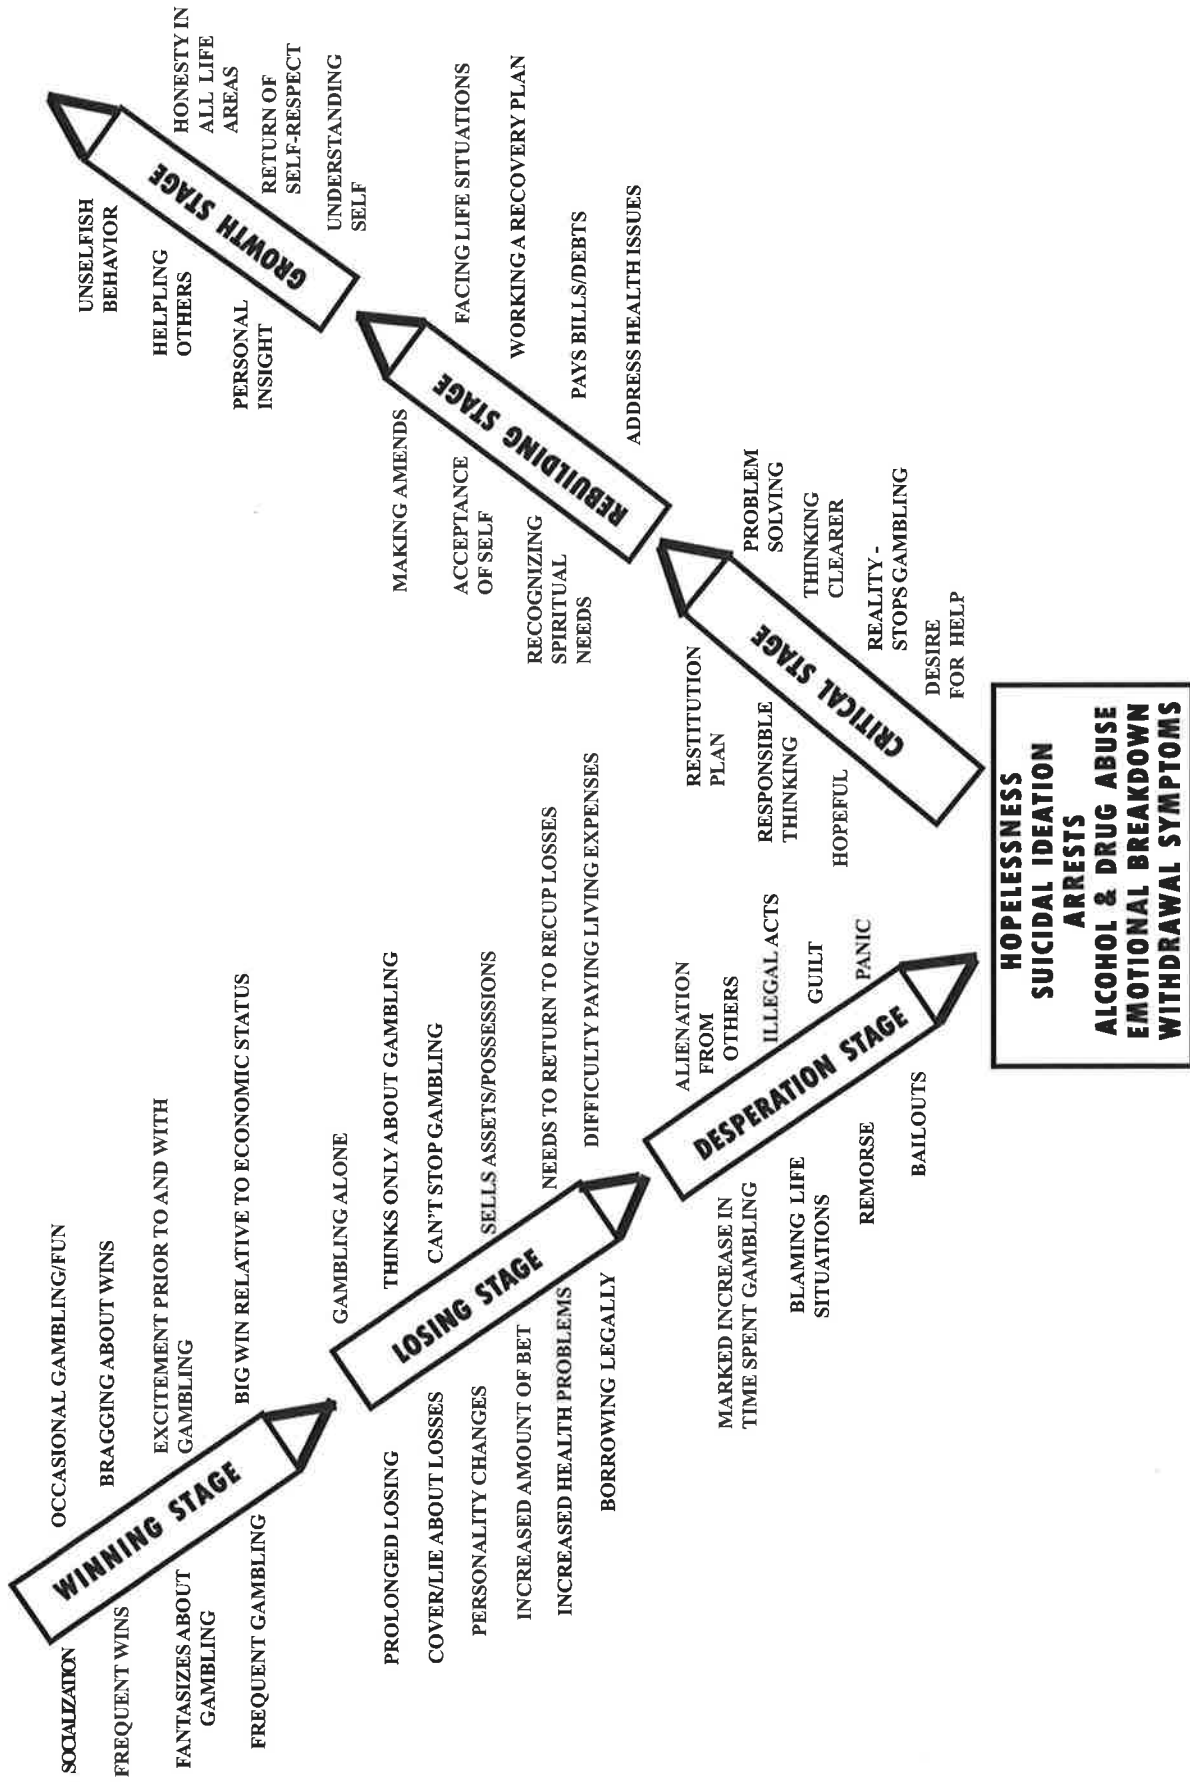

SENIOR GAMBLING ©

COUNCIL ON COMPULSIVE GAMBLING OF NEW JERSEY, INC.

3635 Quakerbridge Road, Suite 7, Hamilton, NJ 08619

609-588-5515 Website: www.800gambler.org E-Mail: cgnj@800gambler.org

A Chart on the Effects of Compulsive Gambling on the Spouse